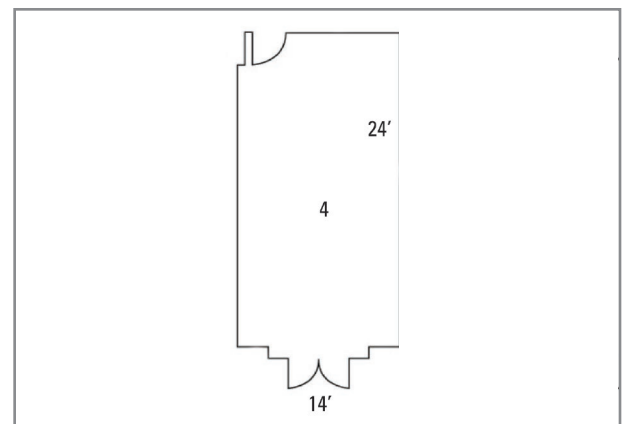

STUDIO FOUR

Studio Rooms 1-9 feature french door garden access

Square Footage	411
Capacity	12 - Boardroom
Ceiling Height	10'
Garden Breakout	Yes
Space Notes	Built in Whiteboard Tackable Walls Flipcharts